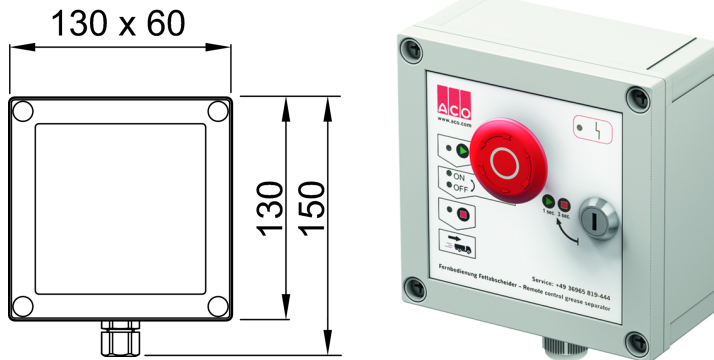

Remote control

Product information

Used with

- Grease separator
 - LipuJet-P OA/OAP/RA/RAP
 - LipuJet-S OA/OAP/RA/RAP
 - LipuMax-P-DA
 - LipuSmart-P-OA/OAP
- Starch separator FapuJet

Description

- For internal fitting or fitting in connection boxes
- Control line without protective conductor on-site
 - Up to 50 m: 7 x 1.0 mm²
 - 50 – 200 m 7 x 1.5 mm²